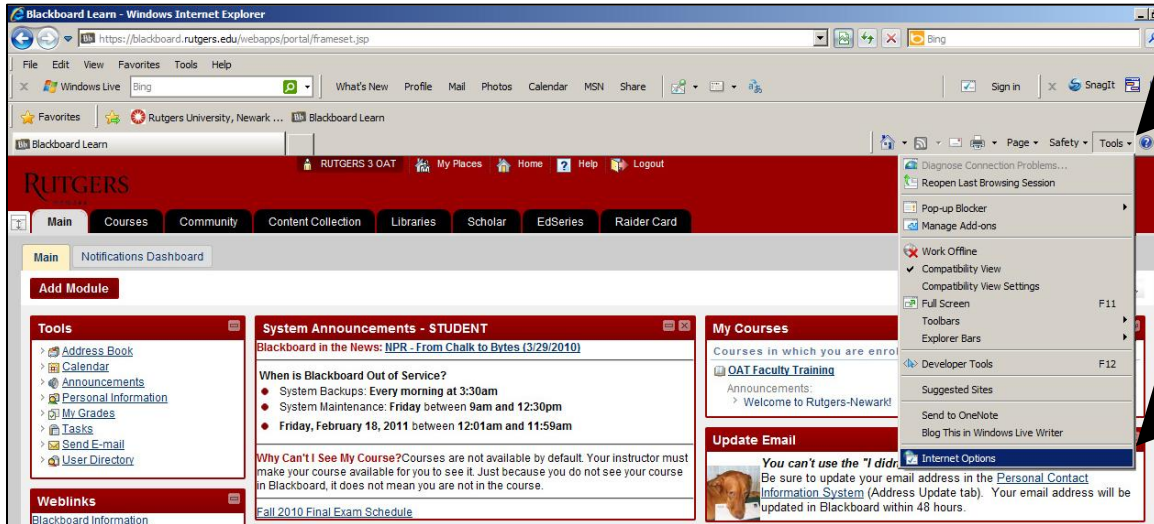

Adding Blackboard as a Trusted Site – Internet Explorer 8

To ensure that Blackboard features such as the Visual Text Box Editor that is used with the Discussion Board and with quizzes, it is recommended that you add the Blackboard web address to your list of trusted sites

- From the **Tools** menu at the top right, select **Internet Options**.