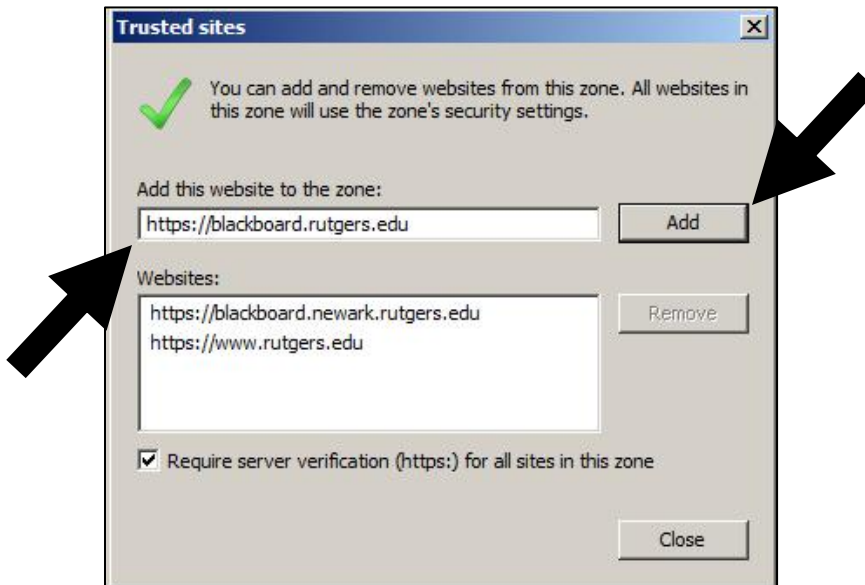

- From the **Tools** menu at the top right, select **Internet Options**.

- Click on the **Security** tab, then **Trusted Sites** and then **Sites**.

- The address will be pre-populated based on the website that you are on. If necessary, type in the address, click **Add**. Enter any additional addresses so that you trust:

<https://blackboard.newark.rutgers.edu>

<https://blackboard.rutgers.edu>

<https://www.rutgers.edu>

- Click **Close**.

- Click **OK**.