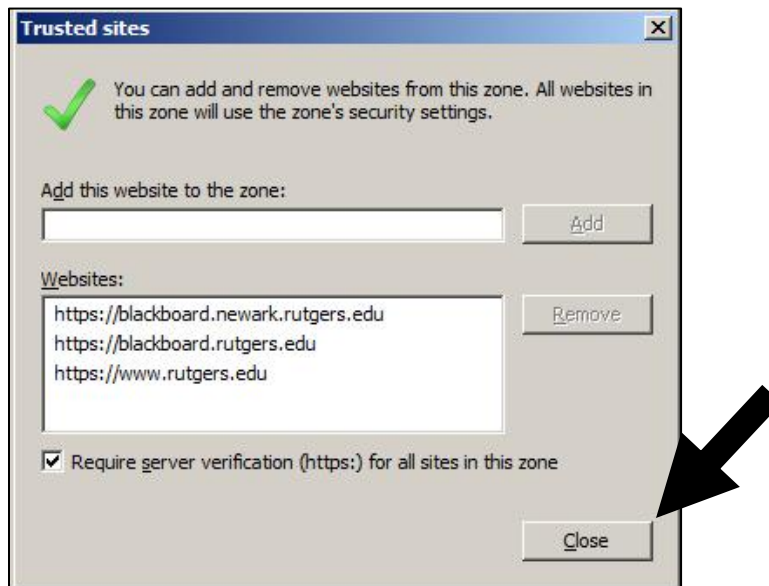

- From the **Tools** menu at the top right, select **Internet Options**.

- Click on the **Security** tab, then **Trusted Sites** and then **Sites**.

- The address will be pre-populated based on the website that you are on. If necessary, type in the address, click **Add**. Enter any additional addresses so that you trust:

<https://blackboard.newark.rutgers.edu>

<https://blackboard.rutgers.edu>

<https://www.rutgers.edu>

- Click **Close**.

- Click **OK**.