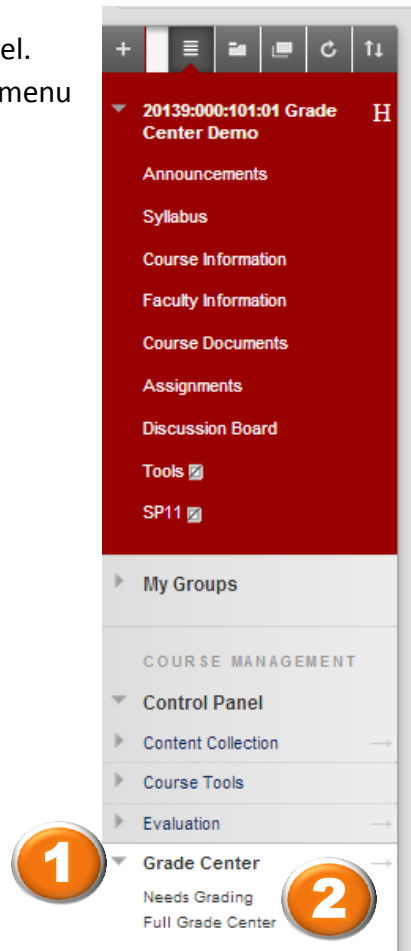

View Last Accessed Through Grade Center

1. Click on **Grade Center** from the Control Panel.
2. Click **Full Grade Center** from the expanded menu

3. Notice the third column of **Last Access** will list the last date each student logged into your course in Blackboard.